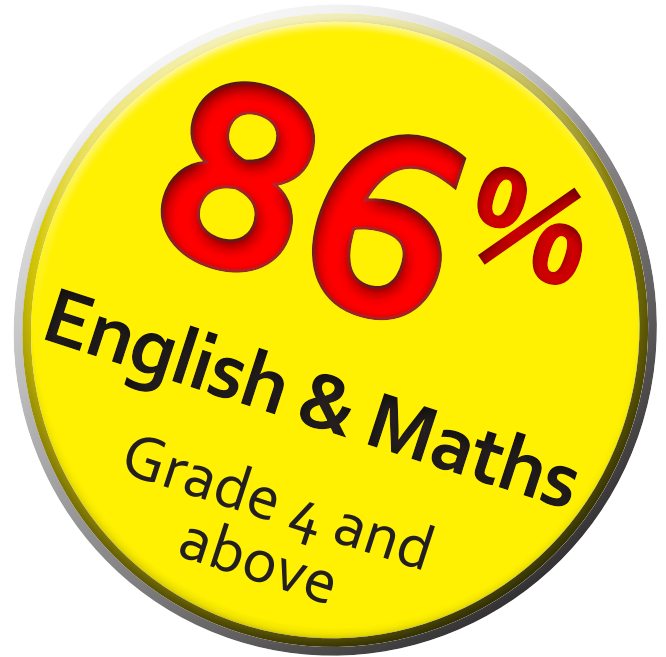

Exam Results 2024

GCSE Subjects	%9-7	%9-5	%9-4
English Language	34	74	87
English Literature	33	79	91
Mathematics	31	73	88
Art	29	71	88
Biology	65	100	100
Business	52	90	93
Chemistry	60	100	100
Computer Science	36	71	79
Dance	10	40	60
Design Technology	31	74	89
Drama	63	100	100
French	65	91	91
Geography	32	74	86
History	40	81	91
Home Language	75	92	92
Music	44	89	89
PE	48	92	92
Physics	70	100	100
Polish	82	95	98
Religious Education	43	82	88
Science Combined	18	66	84
Spanish	30	61	91
Summary	40	79	90