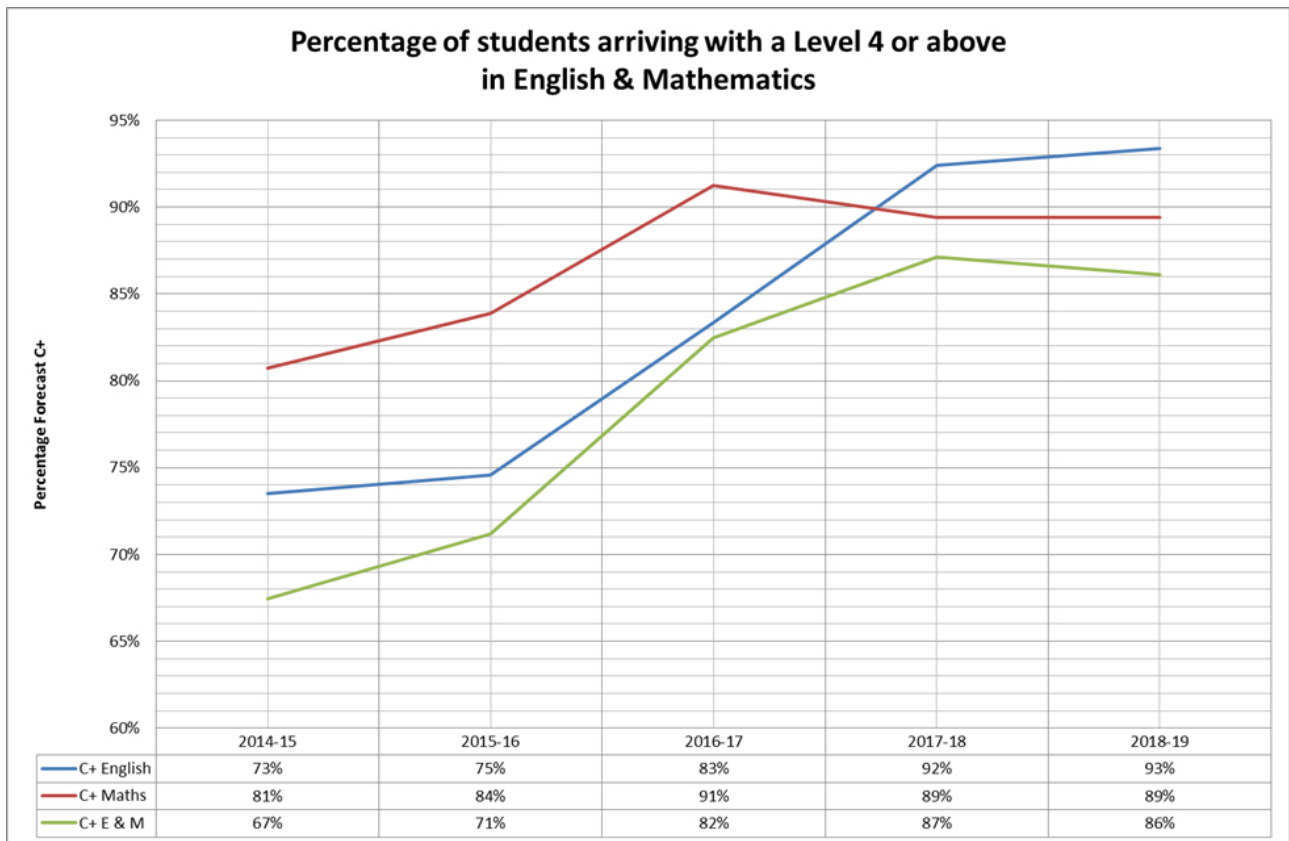

The Rising Profile of Students at St George

- The prior attainment of our students continues to rise year-on-year.
- This means that students entering St George are now of above average ability.

The graph below shows the percentage of our students who arrive at above level 4 in English and Maths