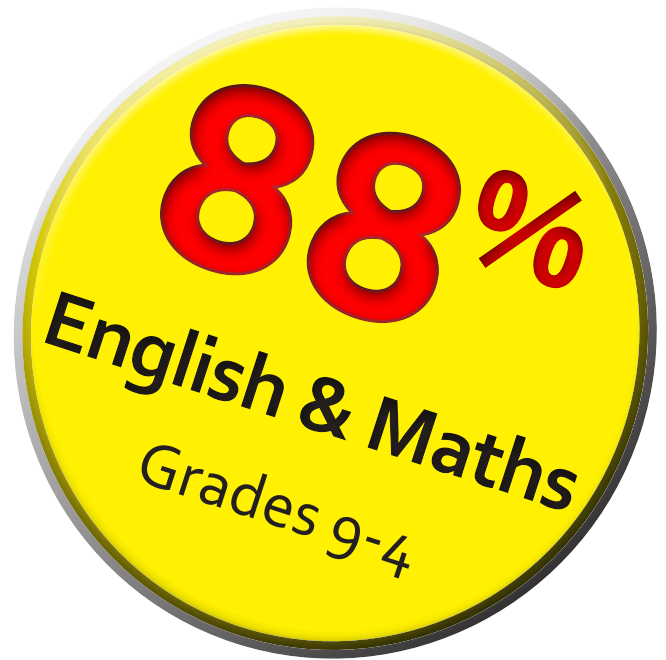

# Exam Results 2023

GCSE Subjects	%9-7	%9-5	%9-4
English Language	26	72	88
English Literature	32	79	90
Mathematics	30	69	92
Art	23	65	88
Biology	81	100	100
Business	56	100	100
Chemistry	75	94	100
Computer Science	25	89	93
Dance	29	57	86
Design Technology	37	83	86
Drama	26	82	100
French	71	90	95
Geography	52	82	95
History	45	81	90
Home Language	66	66	84
Music	54	100	100
PE	35	93	100
Physics	81	100	100
Polish	61	88	92
Religious Education	45	81	82
Science Combined	25	70	89
Spanish	54	88	93
<b>Summary</b>	<b>39</b>	<b>79</b>	<b>92</b>